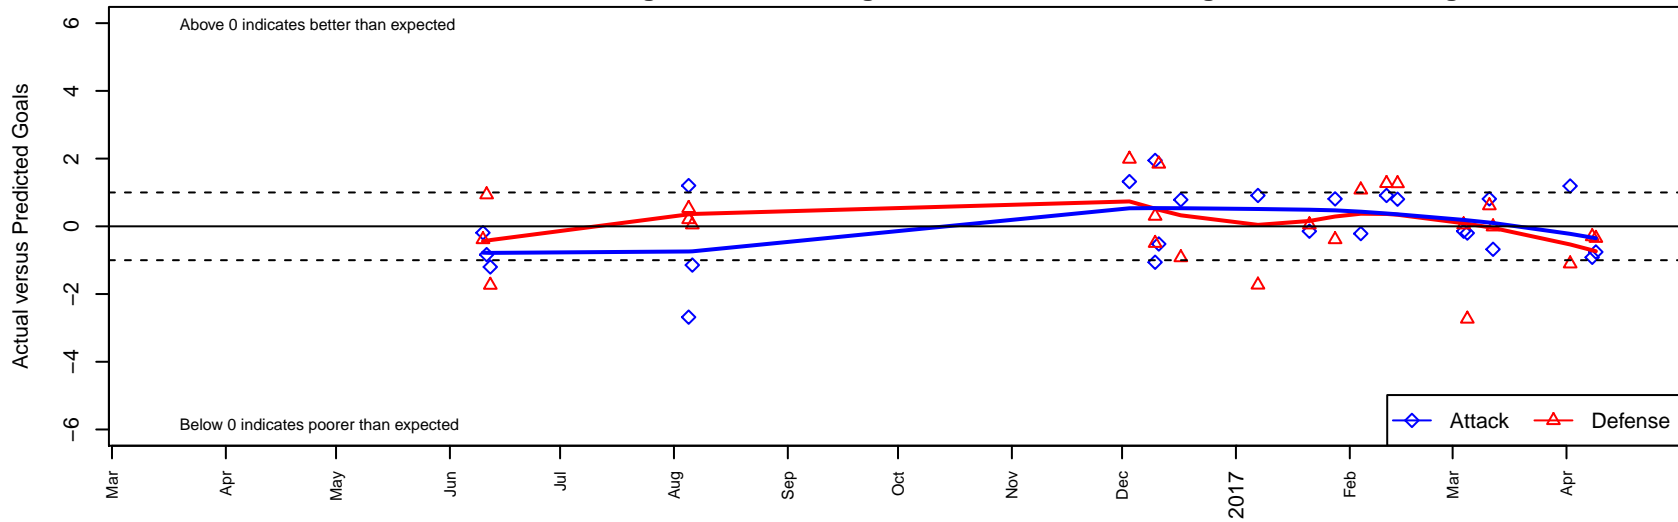

Kent United Green G01

Kent United
 Kent, WA
 G01 total strength=1507
 attack=12.82 defense=10.48
 spr league = Win NPSL Div 1 (01) U16
 notes= Leeman 2016

alt names used:
 Kent United Green G01
 Kent United G01 Green

Venues played:
 2016 Starfire Spring Classic GU16
 2016 WA Rush Cup G01 Silver U16
 2016 Win NPSL Division 1 (01) U16
 2016 Timbers Winter Showcase 2001 Showcas
 2016 WYS Presidents Cup G01 Division 1

Kent United Green G01
 Dots are actual minus expected GF (blue circles) and GA (red triangles).
 Blue line is smoothed change in attack strength. Red is smoothed change in defense strength.

**attack and defense variance (black dot)
relative to other teams
and top 10 in region**

Performance relative to 13 month average

Distribution of opponents
 Red = Lose zone, Blue = Win zone, Green = Even
 Black line separates win/lose zones

lot. A=Neither has attack advantage, B=Opponent has both attack and defense advantage, C=Opponent has both attack and defense disadvantage, D=Both have